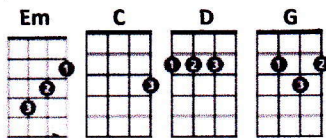

Livin' on a Prayer

Bon Jovi

Difficulty = ↓

CHORDS USED IN THIS SONG

([Em] Once upon a time, not so long ago...)
[Em] Tommy used to work on the docks,
Union's been on strike, he's down on his luck,
It's [C] tough. [D] So [Em] tough.
Gina works the diner all day,
Workin' for her man, she brings home her pay
For [C] love. [D] Ooo for [Em] love.

She says, we've gotta [C] hold [D] on to what we've [Em] got,
It [C] doesn't make a [D] difference if we make it or [Em] not
We've [C] got each [D] other, and that's a [Em] lot for [C] love.
We'll [D] give it a shot.

(CHORUS)

Whoa [Em] Oh we're [C] half way [D] there,
[G] Oh [C] oh, [D] livin' on a prayer,
[Em] Take my [C] hand and we'll [D] make it I swear
[G] Oh [C] oh, [D] livin' on a prayer. [Em]

[Em] Tommy's got his six-string in hock,
Now he's holdin' in, well they used to make him talk
So [C] tough. [D] Oh it's [Em] tough.
Gina dreams of running away.
When she cries in the night Tommy whispers,
Baby it's [C] ok [D], [Em] someday.'

Whoa [Em] Oh we're [C] half way [D] there,
[G] Oh [C] oh, [D] livin' on a prayer,
[Em] Take my [C] hand and we'll [D] make it I swear
[G] Oh [C] oh, [D] livin' on a prayer.
[C] Livin' on a Pray-y-y-er . . .